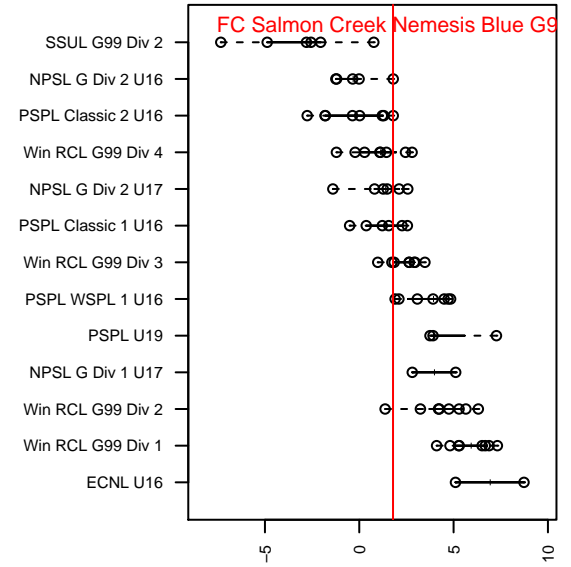

# FC Salmon Creek Nemesis Blue G99

FC Salmon Creek  
 Salmon Creek, WA  
 G99 total strength=1301  
 attack=6.58 defense=4.89  
 fall league = PTT G99 Div 1 Red

alt names used:  
 FC SALMON CREEK FCSC NEMESIS 99 BLU  
 FCSC G99 Blue  
 FCSC Nemesis 99 Blue  
 FC SALMON CREEK FCSC NEMESIS 99 BLU

Venues played:  
 2015 US Club Regionals Super U15  
 2015 Nike Crossfire Challenge Gold Group U16  
 2015 Mt Hood Challenge U18  
 2015 PTT G99 Division 1 Red  
 2015 WA Cup GU16 Gold/Silver U16

**FC Salmon Creek Nemesis Blue G99**  
 Dots are actual minus expected GF (blue circles) and GA (red triangles).  
 Blue line is smoothed change in attack strength. Red is smoothed change in defense strength.

**attack and defense variance (black dot)  
relative to other teams  
and top 10 in region**

**attack and defense rating  
relative to others at age  
and all opponents in last 13 months**

**Performance relative to 13 month average**